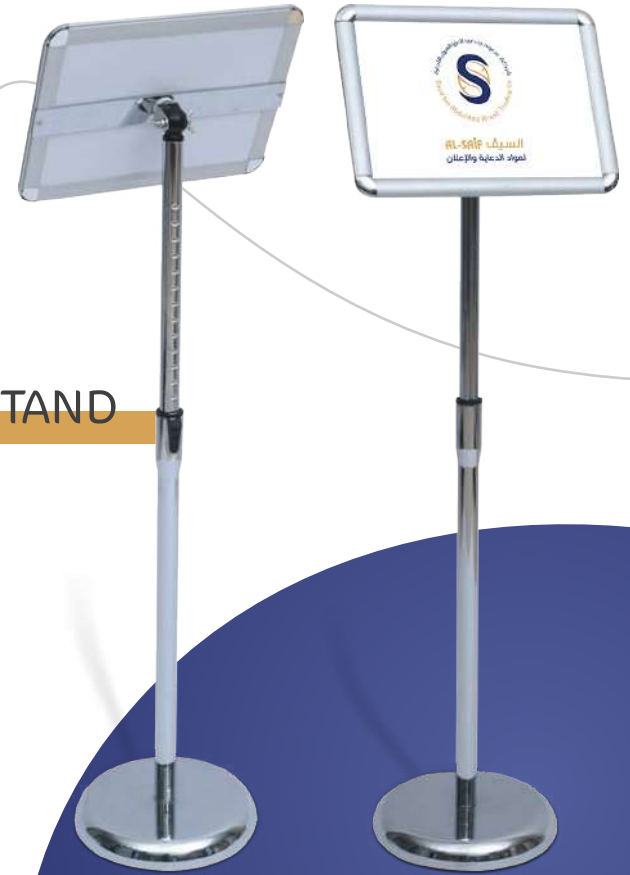

Size :

A1 (59.4 x 84.1)

OUTDOOR WATERBASED

A FRAME

Size :

A1 (59.4 x 84.1)

A BOARD - DOUBLE

Size :

A5 (14.8 x 21 CM)

A4 (21 x 29 CM)

BASIC POSTER STAND

Size :

A 3

A 4

STANDARD POSTER STAND

Size :

A 3

A 4

FOLDABLE BROCHURE

Size :

A 4

STAND

ZIGZAG BROCHURE

Size :

A 4

STAND

LROU BROCHURE HOLDER - R

Size :

24 x 133 CM

NEWLY BROCHURE STAND - A

Size :

A 4