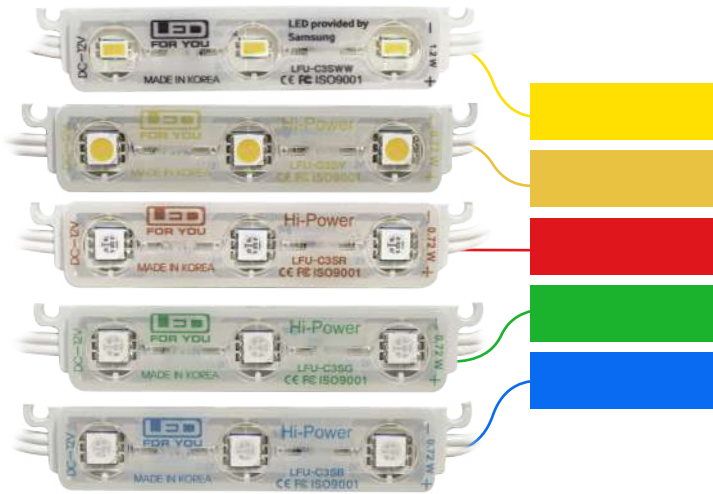

SH-WS

OVAL COUNTER

Size :

Oval (height 3.3ft) Frame D60cmxH95cm SH-WS

FABRIC PILLAR-A

Size :

Type-A 2.7ft x 6.6ft Frame 84 x 206cm SH-WS

SIGN MATERIALS